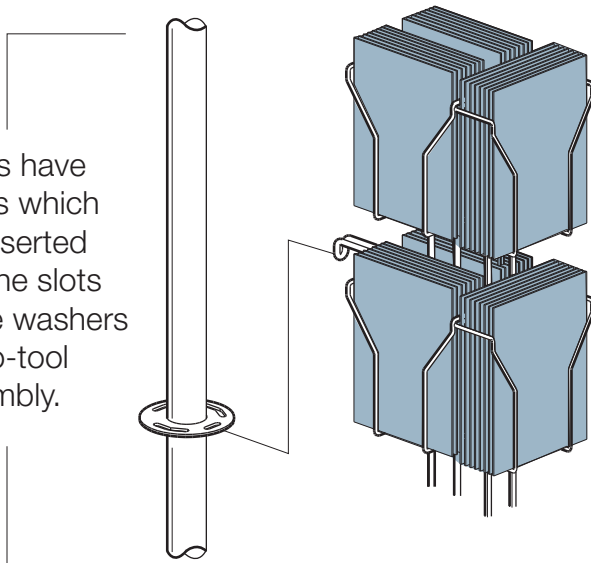

United Displaycraft's Signature Versatile Modularity

Slotted washer
with (3) wings

Slotted washer
with (4) wings

Wings have
hooks which
are inserted
into the slots
of the washers
for no-tool
assembly.

**Low Profile
Tubular Base
Now Available**